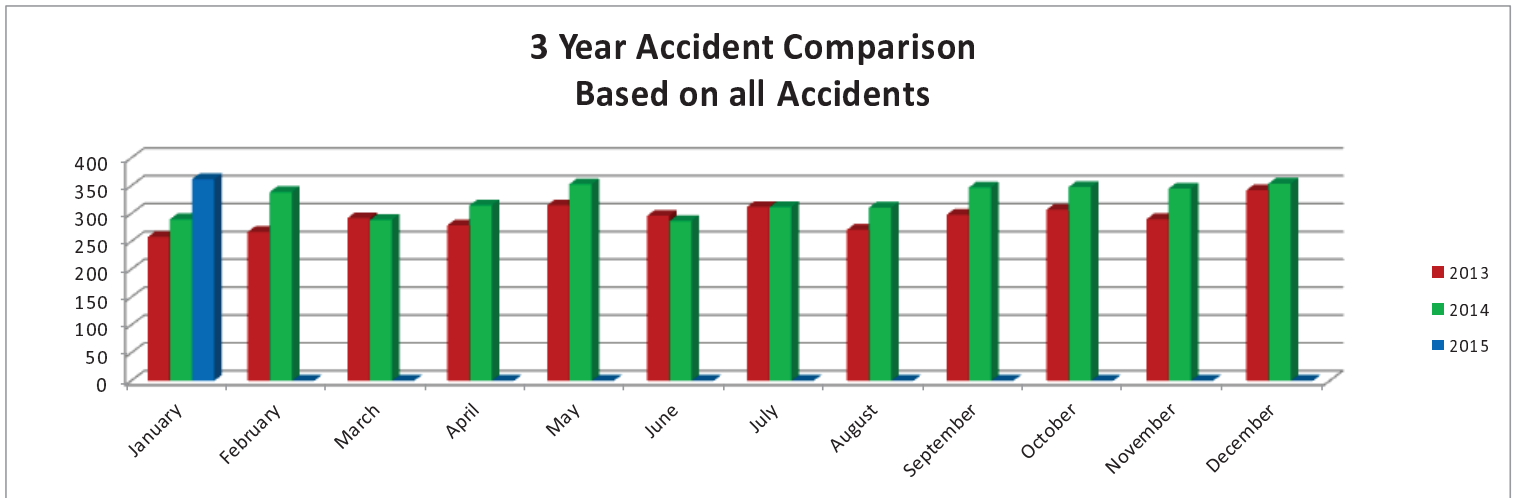

## Vehicle Crash Data

	January	February	March	April	May	June	July	August	September	October	November	December	Total
2013	258	267	292	279	315	296	312	271	298	307	290	342	3,527
2014	290	339	289	315	353	287	312	311	347	348	345	354	3,890
2015	362	0	0	0	0	0	0	0	0	0	0	0	362