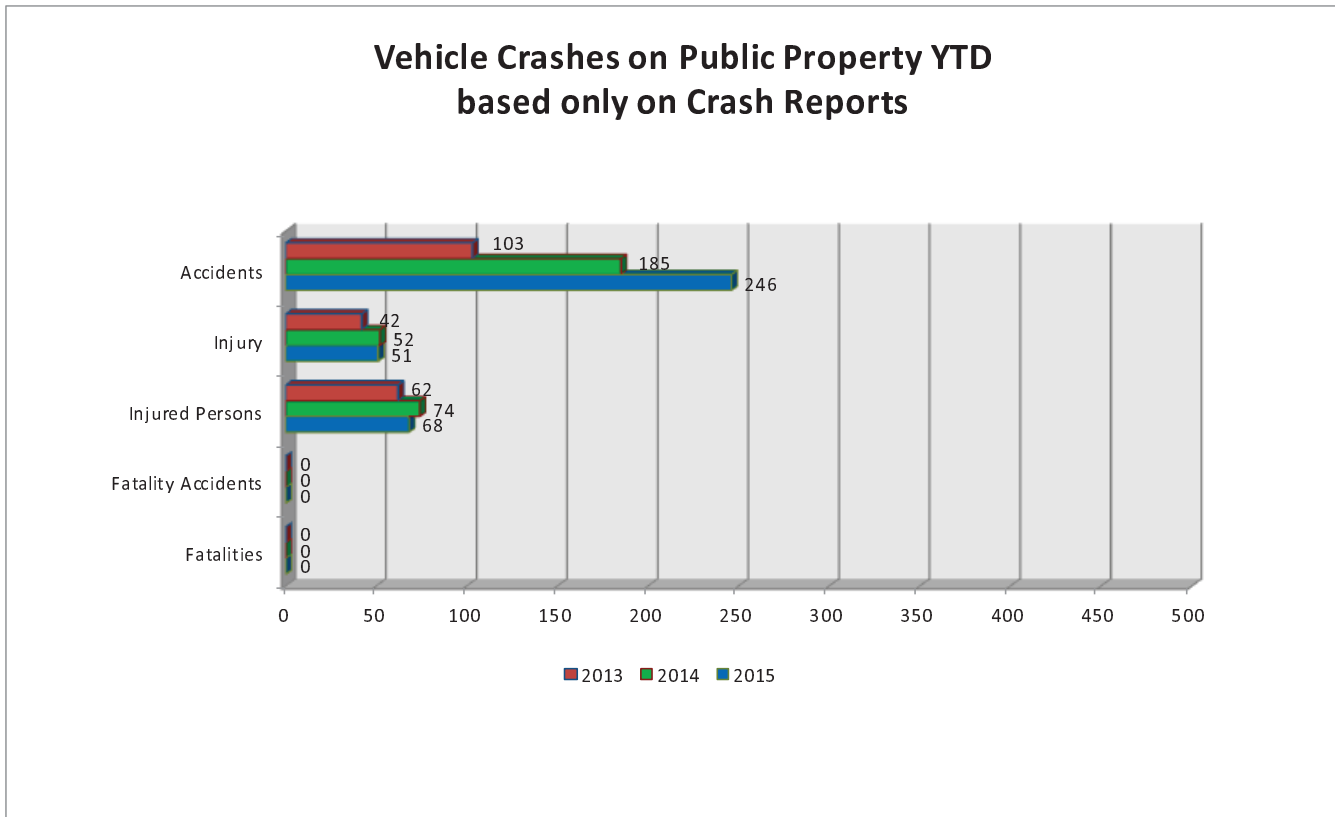

## Vehicle Crash Data

	January	February	March	April	May	June	July	August	September	October	November	December	Total
2013	258	267	292	279	315	296	312	271	298	307	290	342	3,527
2014	290	339	289	315	353	287	312	311	347	348	345	354	3,890
2015	362	0	0	0	0	0	0	0	0	0	0	0	362