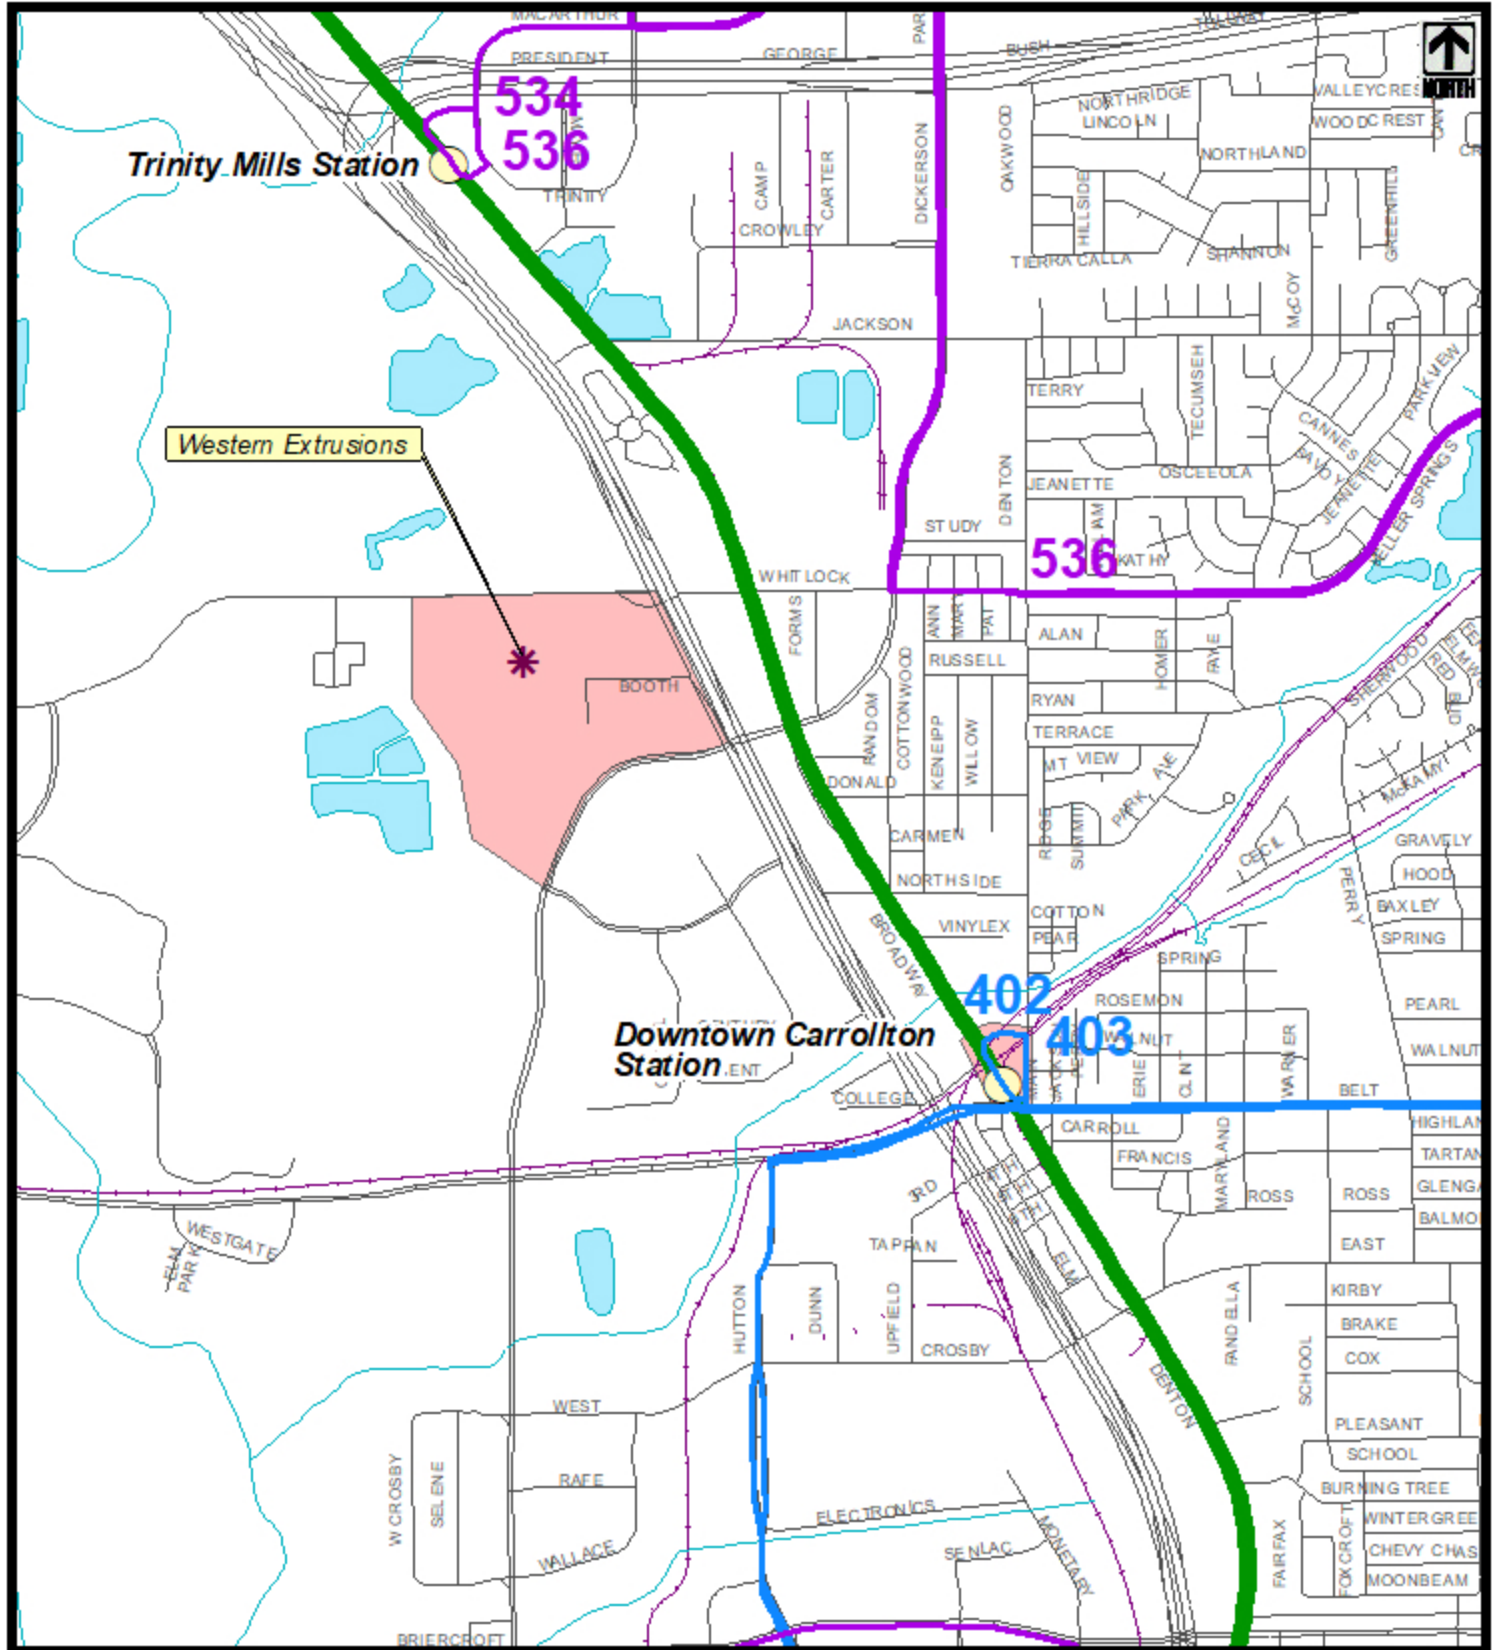

# WESTERN CARROLLTON

## Legend

-  Crosstown
-  Rail Feeder
-  Rail Station
-  GoLink Zone